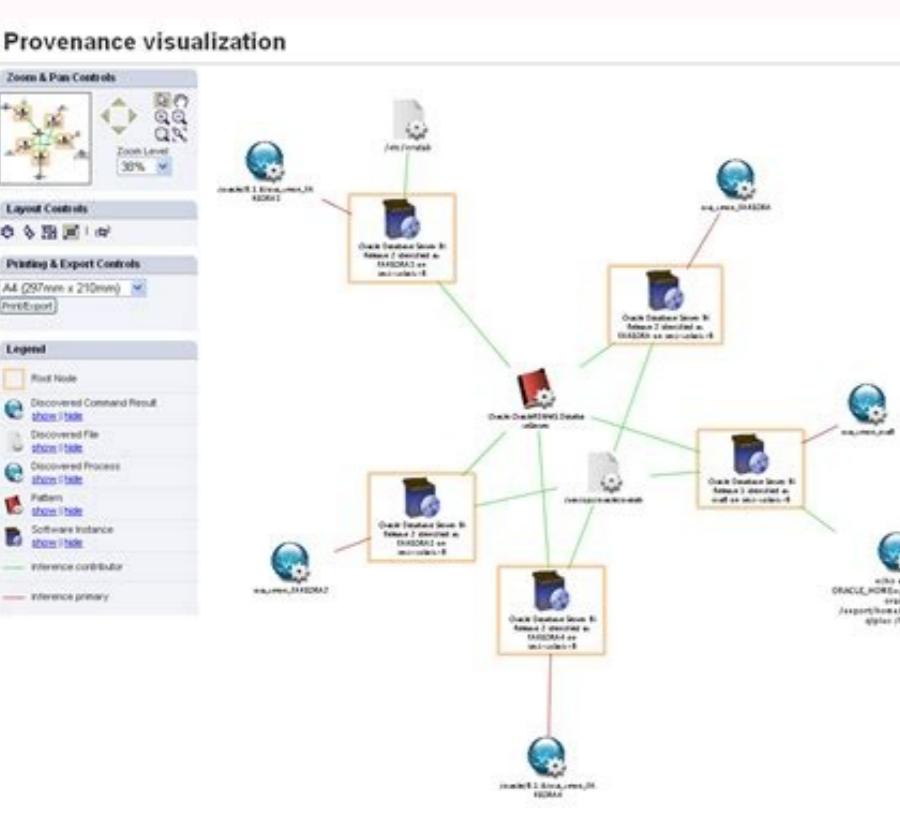

Apc smc3000i pdf. Ups 1000va advice smart led. Ups 1000va apc. Apc ups true online.