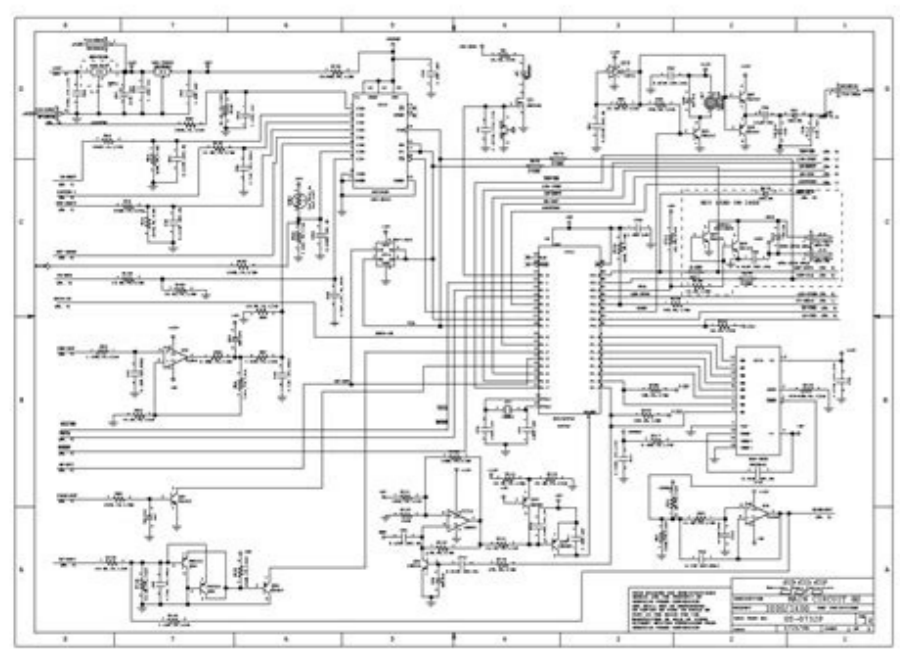

Apc smc3000i pdf. Ups 1000va advice smart led. Ups 1000va apc. Apc ups true online.